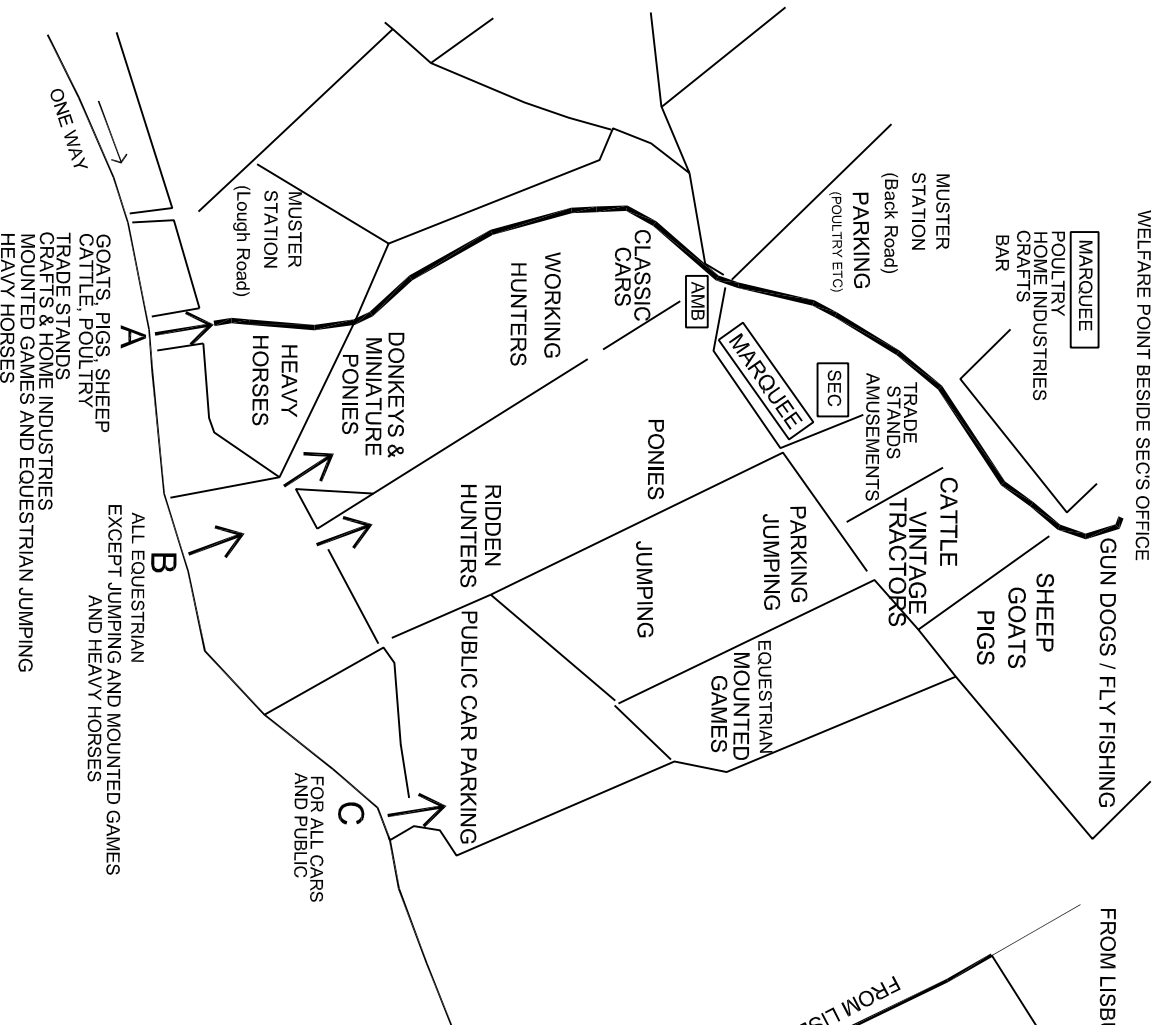

# SAINTFIELD SHOW

## SATURDAY 15th JUNE 2019

### PROPOSED SITE LAYOUT

### LOCATION PLAN

04.06.19 a