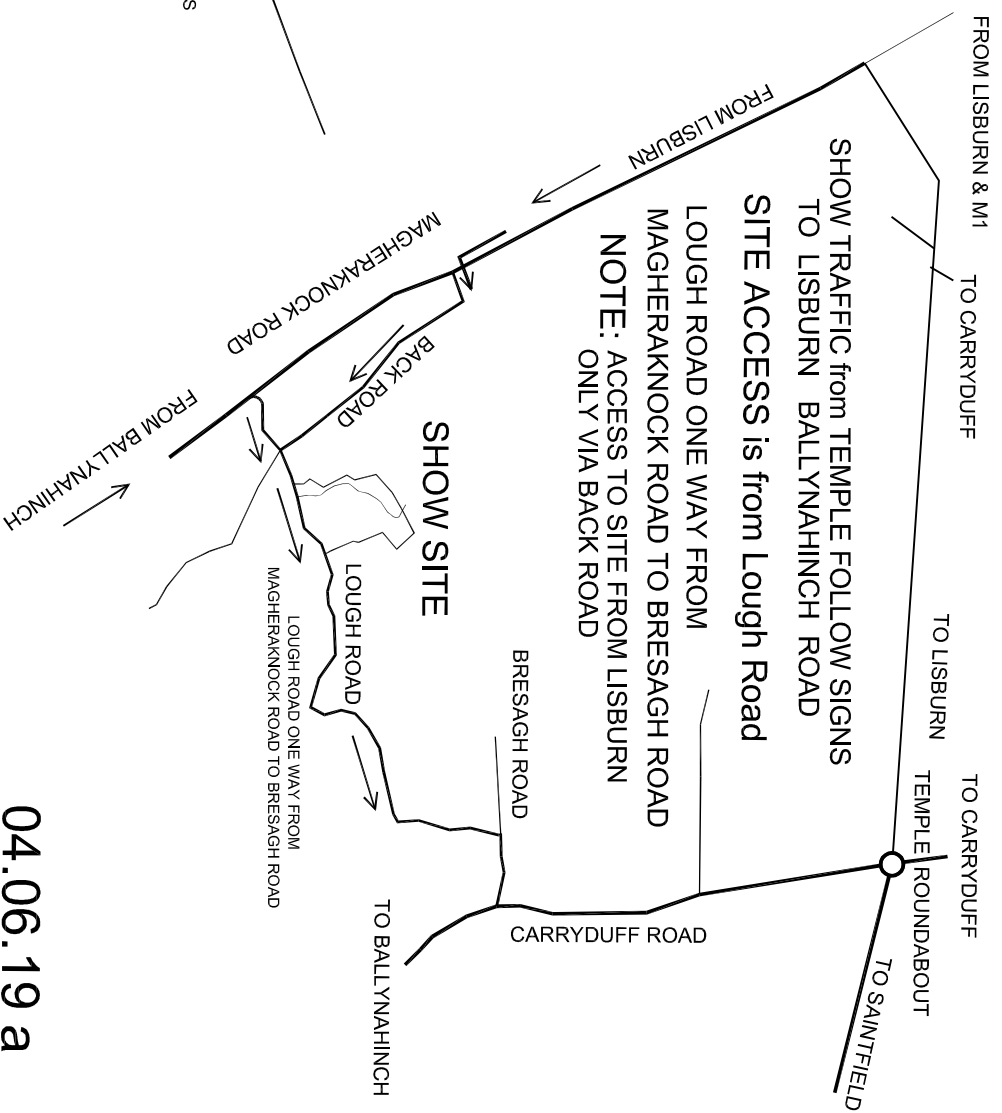

# SAINTFIELD SHOW

## SATURDAY 15th JUNE 2019

### PROPOSED SITE LAYOUT

### LOCATION PLAN

04.06.19 a